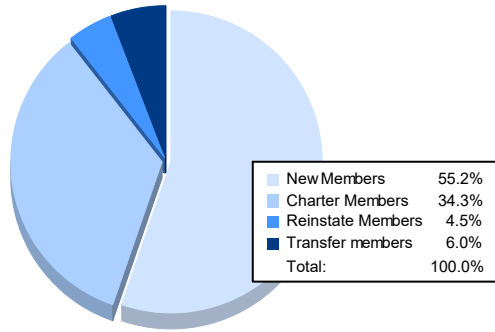

Year	New Clubs	Dropped Clubs	Gain/ Loss Clubs	New Members	Charter Members	Reinstate Members	Transfer Members	Total Member Added	Total Members Dropped	Gain/ Loss Members
2016-2017	1	3	-2	84	28	1	9	122	159	-37
2017-2018	0	0	0	47	8	3	33	91	155	-64
2018-2019	0	2	-2	103	7	6	29	145	147	-2
2019-2020	0	0	0	57	4	10	16	87	166	-79
2020-2021	1	1	0	37	23	3	4	67	81	-14
<b>Average</b>	<b>0</b>	<b>1</b>	<b>-1</b>	<b>66</b>	<b>14</b>	<b>5</b>	<b>18</b>	<b>102</b>	<b>142</b>	<b>-39</b>

### Membership Composition June 2021 Cumulative

### Gender Composition June 2021 Cumulative