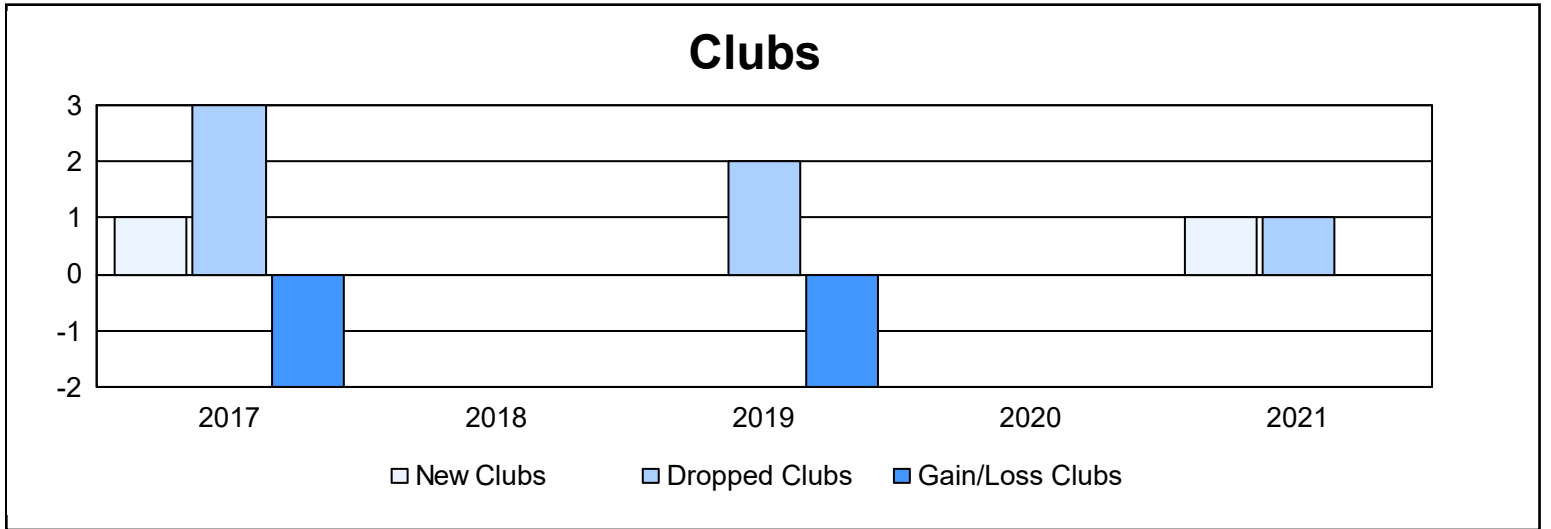

Year	New Clubs	Dropped Clubs	Gain/ Loss Clubs	New Members	Charter Members	Reinstate Members	Transfer Members	Total Member Added	Total Members Dropped	Gain/ Loss Members
2016-2017	1	3	-2	84	28	1	9	122	159	-37
2017-2018	0	0	0	47	8	3	33	91	155	-64
2018-2019	0	2	-2	103	7	6	29	145	147	-2
2019-2020	0	0	0	57	4	10	16	87	166	-79
2020-2021	1	1	0	37	23	3	4	67	81	-14
<b>Average</b>	<b>0</b>	<b>1</b>	<b>-1</b>	<b>66</b>	<b>14</b>	<b>5</b>	<b>18</b>	<b>102</b>	<b>142</b>	<b>-39</b>

### Membership Composition June 2021 Cumulative