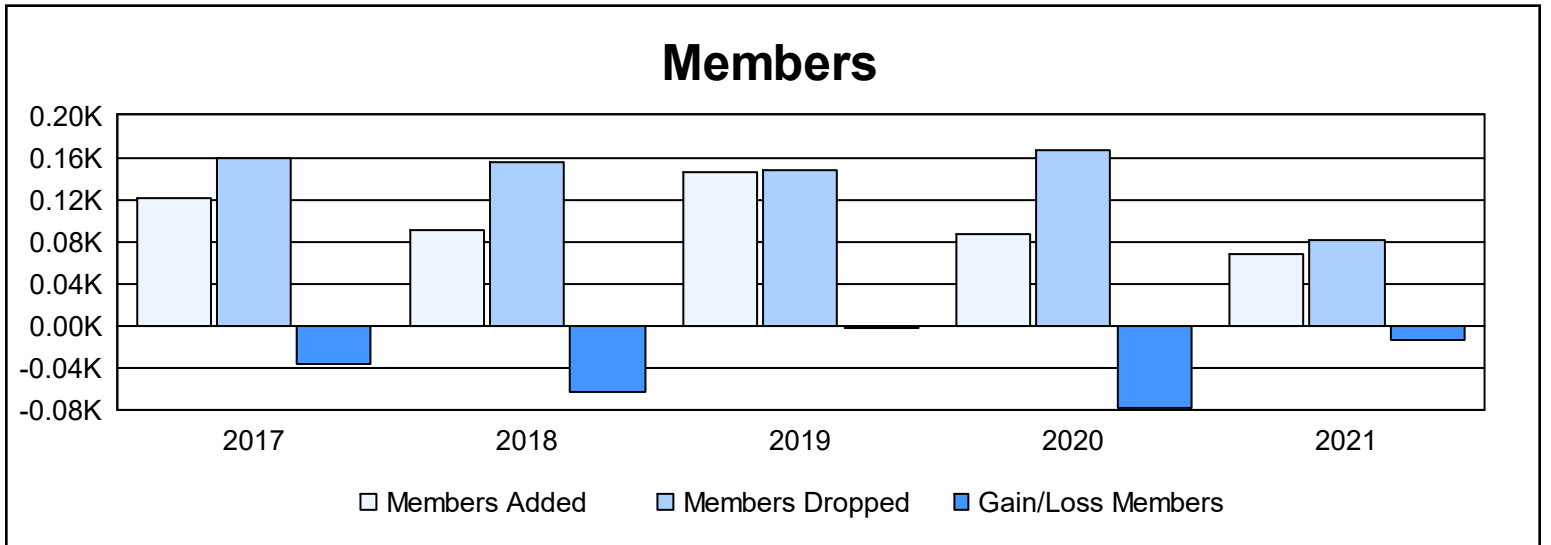

Year	New Clubs	Dropped Clubs	Gain/ Loss Clubs	New Members	Charter Members	Reinstate Members	Transfer Members	Total Member Added	Total Members Dropped	Gain/ Loss Members
2016-2017	1	3	-2	84	28	1	9	122	159	-37
2017-2018	0	0	0	47	8	3	33	91	155	-64
2018-2019	0	2	-2	103	7	6	29	145	147	-2
2019-2020	0	0	0	57	4	10	16	87	166	-79
2020-2021	1	1	0	37	23	3	4	67	81	-14
<b>Average</b>	<b>0</b>	<b>1</b>	<b>-1</b>	<b>66</b>	<b>14</b>	<b>5</b>	<b>18</b>	<b>102</b>	<b>142</b>	<b>-39</b>

### Membership Composition June 2021 Cumulative